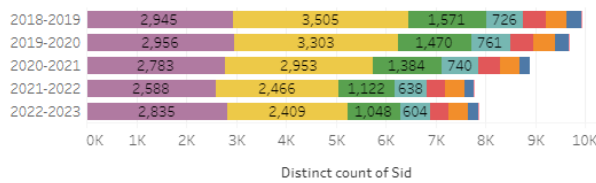

Demographics Dashboard

Student Demographics at Crafton Hills College and San Bernardino Valley College

This dashboard illustrates demographics by race, ethnicity, age, and gender of students enrolled during the fall and spring terms at Crafton Hills College and/or San Bernardino Valley College over the five most recent primary term years.

College: PPR Unit: Course: Subject:

- Races**
- White
 - Native American/Alaskan Native
 - Hispanic
 - Unknown/Unreported
 - Filipino
 - Two or More Races
 - Black/African American
 - Pacific Islander/Hawaiian Native
 - Asian

Race and Ethnicity for Unit, Course, or Subject Selected

Race and Ethnicity for CHC

Age

- 1. 19 or younger
- 5. 35-39 Years Old
- 2. 20-24 Years Old
- 6. 40-49 Years Old
- 3. 25-29 Years Old
- 7. 50 or Older
- 4. 30-34 Years Old
- 8. Missing

Age for Unit, Course, or Subject Selected

Age for CHC

Gender ■ Female ■ Male ■ Null

Gender for Unit, Course, or Subject Selected

Gender for CHC