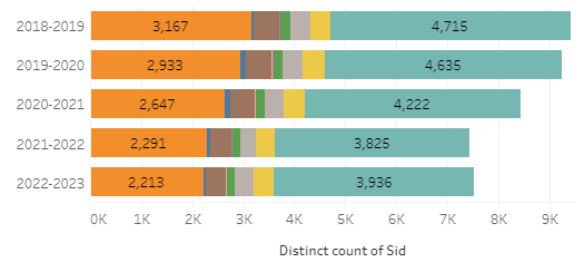

Demographics Dashboard

Student Demographics at Crafton Hills College and San Bernardino Valley College

This dashboard illustrates demographics by race, ethnicity, age, and gender of students enrolled during the fall and spring terms at Crafton Hills College and/or San Bernardino Valley College over the five most recent primary term years.

College: PPR Unit: Course: Subject:

- Races**
- White
 - Native American/Alaskan Native
 - Hispanic
 - Unknown/Unreported
 - Filipino
 - Two or More Races
 - Black/African American
 - Pacific Islander/Hawaiian Native
 - Asian

Race and Ethnicity for Unit, Course, or Subject Selected

Race and Ethnicity for CHC

Age

- 1. 19 or younger
- 5. 35-39 Years Old
- 2. 20-24 Years Old
- 6. 40-49 Years Old
- 3. 25-29 Years Old
- 7. 50 or Older
- 4. 30-34 Years Old
- 8. Missing