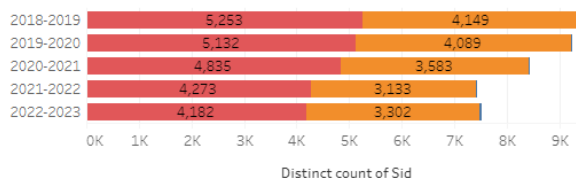

Demographics Dashboard

Student Demographics at Crafton Hills College and San Bernardino Valley College

This dashboard illustrates demographics by race, ethnicity, age, and gender of students enrolled during the fall and spring terms at Crafton Hills College and/or San Bernardino Valley College over the five most recent primary term years.

Race and Ethnicity for Unit, Course, or Subject Selected

Race and Ethnicity for CHC

Age

- 1. 19 or younger
- 5. 35-39 Years Old
- 2. 20-24 Years Old
- 6. 40-49 Years Old
- 3. 25-29 Years Old
- 7. 50 or Older
- 4. 30-34 Years Old
- 8. Missing

Age for Unit, Course, or Subject Selected

Age for CHC

Gender ■ Female ■ Male ■ Null

Gender for Unit, Course, or Subject Selected

Gender for CHC