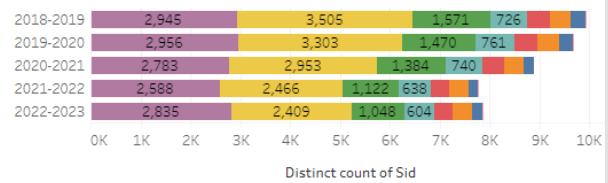

Demographics Dashboard

Student Demographics at Crafton Hills College and San Bernardino Valley College

This dashboard illustrates demographics by race, ethnicity, age, and gender of students enrolled during the fall and spring terms at Crafton Hills College and/or San Bernardino Valley College over the five most recent primary term years.

College: PPR Unit: Course: Subject:

- Races**
- White
 - Native American/Alaskan Native
 - Hispanic
 - Unknown/Unreported
 - Filipino
 - Two or More Races
 - Black/African American
 - Pacific Islander/Hawaiian Native
 - Asian

Race and Ethnicity for Unit, Course, or Subject Selected

Race and Ethnicity for CHC

Age

- 1. 19 or younger
- 5. 35-39 Years Old
- 2. 20-24 Years Old
- 6. 40-49 Years Old
- 3. 25-29 Years Old
- 7. 50 or Older
- 4. 30-34 Years Old
- 8. Missing

Age for Unit, Course, or Subject Selected

Age for CHC

Gender ■ Female ■ Male ■ Null

Gender for Unit, Course, or Subject Selected

Gender for CHC