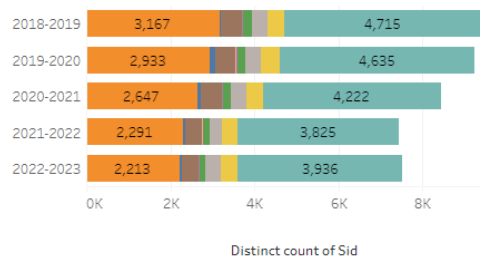

Demographics Dashboard

Student Demographics at Crafton Hills College and San Bernardino Valley College

This dashboard illustrates demographics by race, ethnicity, age, and gender of students enrolled during the fall and spring terms at Crafton Hills College and/or San Bernardino Valley College over the five most recent primary term years.

College: PPR Unit: Course: Subject:

- Races**
- White
 - Native American/Alaskan Native
 - Hispanic
 - Unknown/Unreported
 - Filipino
 - Two or More Races
 - Black/African American
 - Pacific Islander/Hawaiian Native
 - Asian

Race and Ethnicity for Unit, Course, or Subject Selected

Race and Ethnicity for CHC

Age

- 1. 19 or younger
- 5. 35-39 Years Old
- 2. 20-24 Years Old
- 6. 40-49 Years Old
- 3. 25-29 Years Old
- 7. 50 or Older
- 4. 30-34 Years Old
- 8. Missing