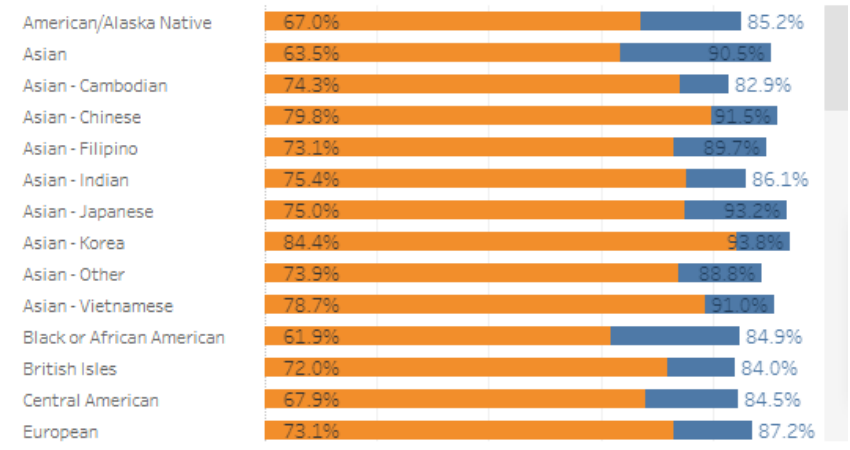

Online Course Success Rate Disproportionate Impact

Ethnicity Disproportionate Impact Calc ?

Disaggregated Ethnicity ?

In Person Course Success Rate Disproportionate Impact

Completion & Success by Academic Year ?

Ethnicity Disproportionate Impact Calc ?

Disaggregated Ethnicity ?